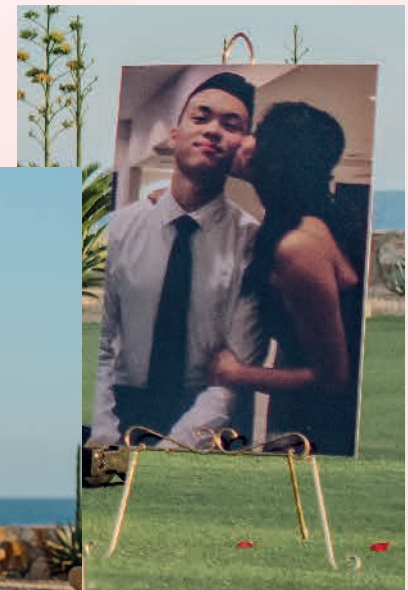

- ROUND STRUCTURE WITH FLOWERS, SIGN AND MEXICAN BLOWN GLASS HEART
- PHOTO WITH EASEL
- CANDLE HOLDER
- RED PETALS
- CYLINDERS
- LINEN